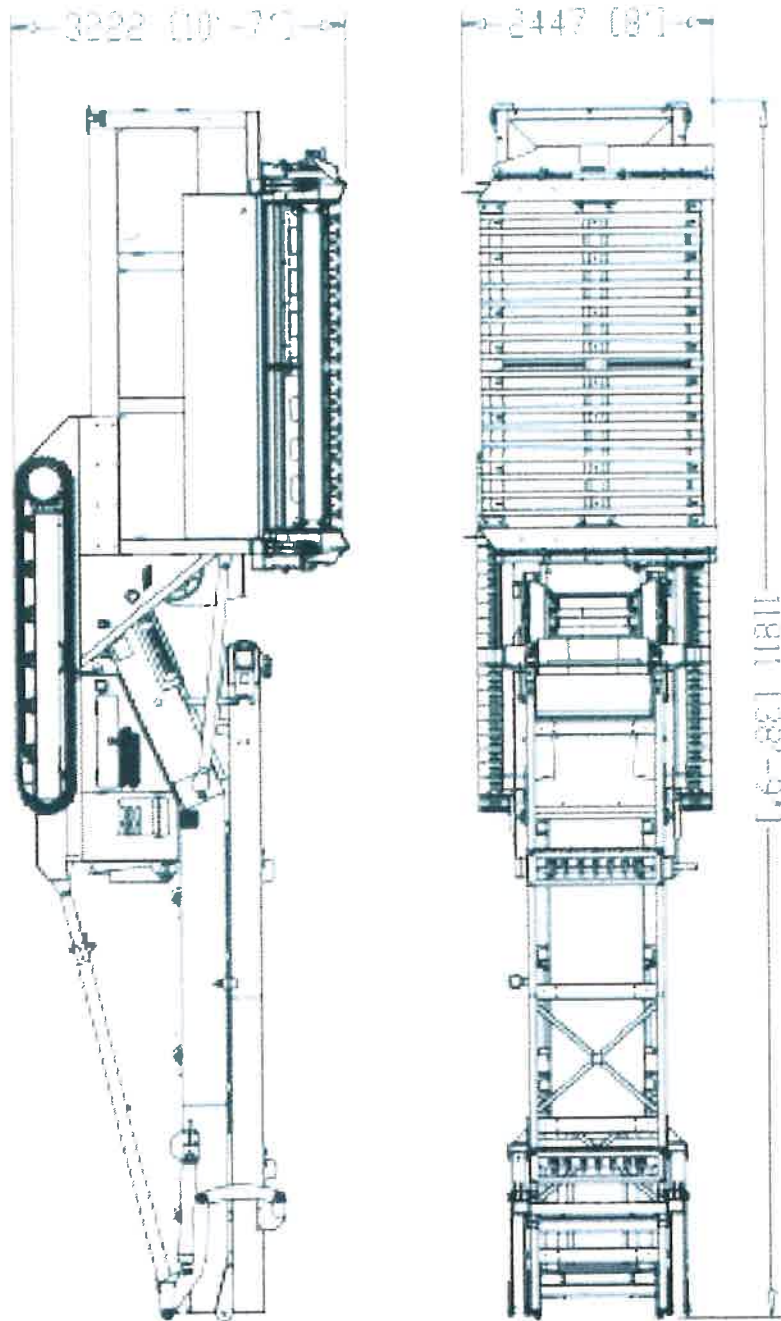

FTR 150 - FEEDER TRACKED CONVEYOR

TRANSPORT DIMENSIONS - SIDE + AERIAL VIEW - WITH GRID

TREMLE
ANACONDA, FTR 150, Ponds 13T

12m x 2.50m x 3m