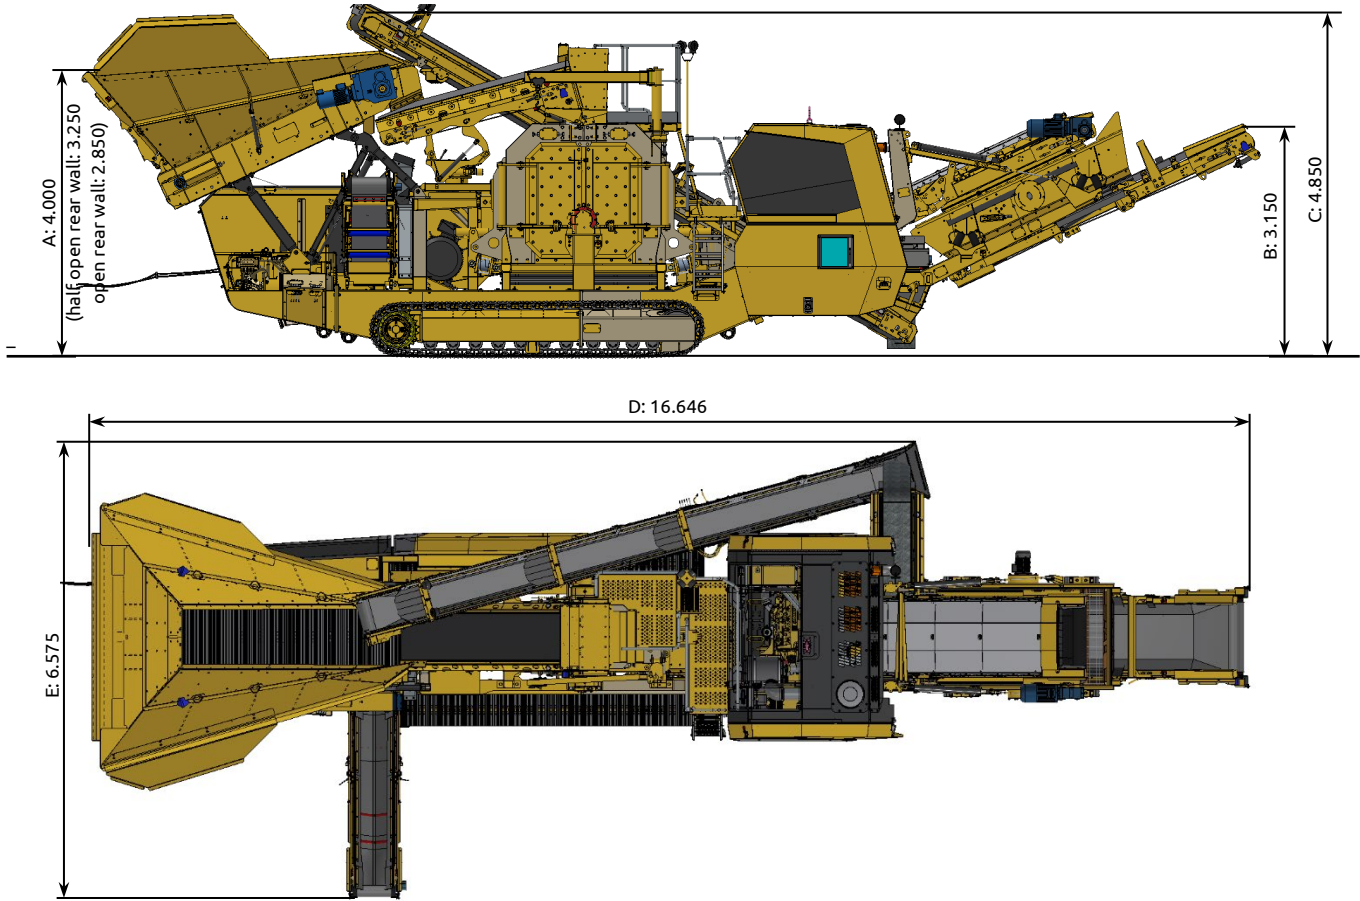

## DIMENSIONS

WITH SCREEN:

IMPACT CRUSHERS

## TRANSPORT DIMENSIONS

## DIMENSIONS

WITHOUT SCREEN:

IMPACT CRUSHERS

Weight without screen: approx. 37,2 t  
 Weight with screen: approx. 41 t

Transport width 3.000 mm (9'11")

**REMARK:** All pictures might show options, not included in the scope of supply