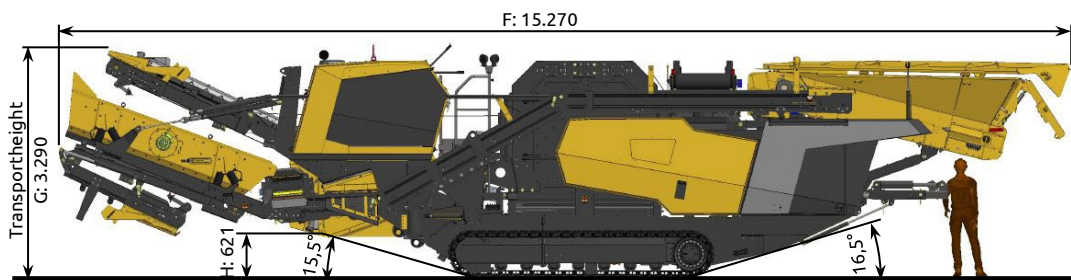

## DIMENSIONS

WITH SCREEN:

IMPACT CRUSHERS

## TRANSPORT DIMENSIONS

## DIMENSIONS

WITHOUT SCREEN:

IMPACT CRUSHERS

Weight without screen: approx. 37,2 t  
 Weight with screen: approx. 41 t

Transport width 3.000 mm (9'11")

**REMARK:** All pictures might show options, not included in the scope of supply