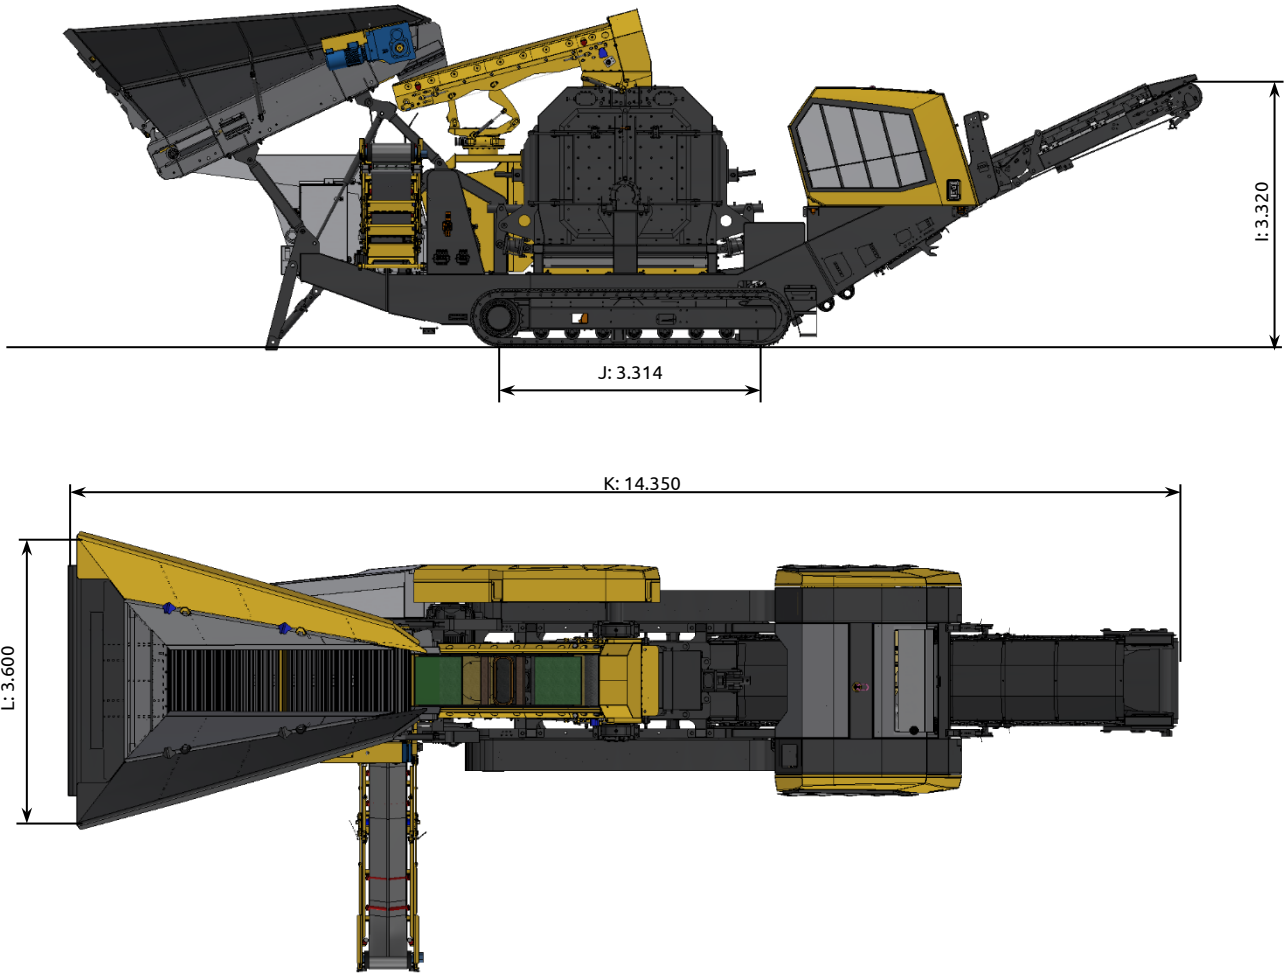

## DIMENSIONS

WITH SCREEN:

IMPACT CRUSHERS

## TRANSPORT DIMENSIONS

## DIMENSIONS

WITHOUT SCREEN:

IMPACT CRUSHERS

Weight without screen: approx. 37,2 t  
 Weight with screen: approx. 41 t

Transport width 3.000 mm (9'11")

**REMARK:** All pictures might show options, not included in the scope of supply