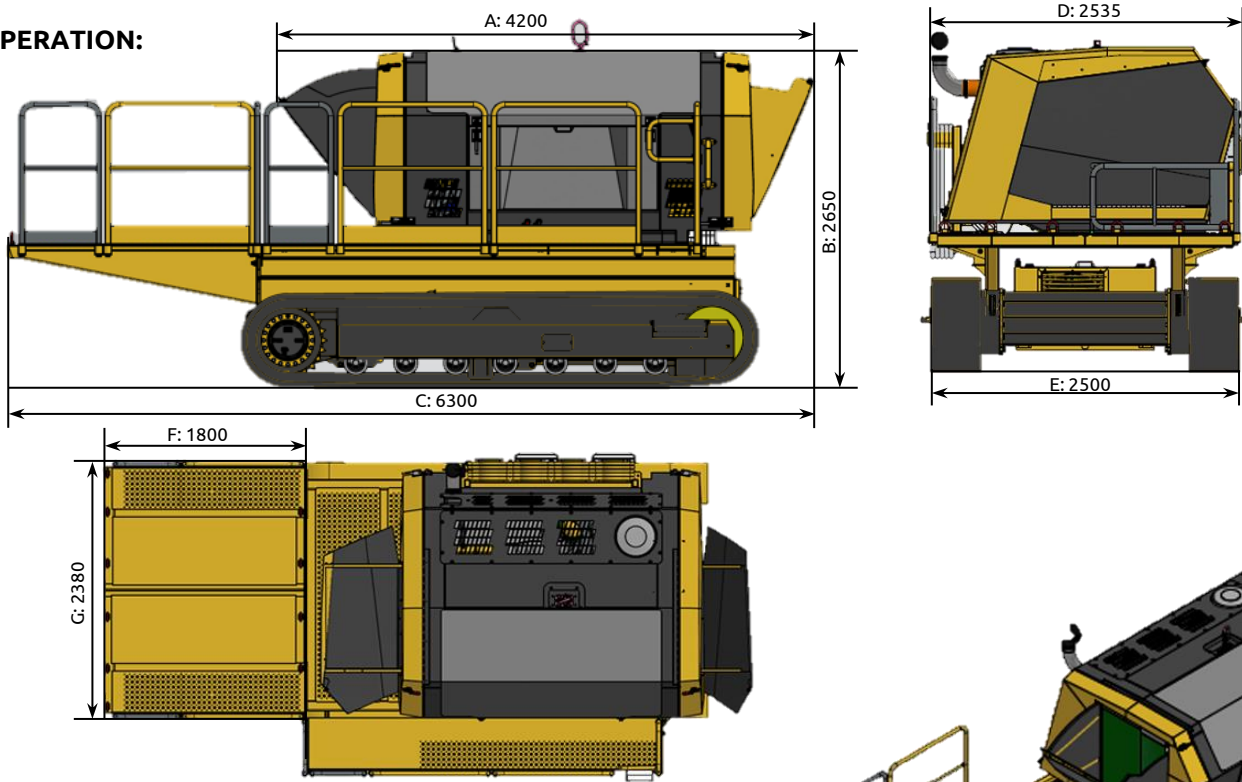

DIMENSIONS

OPERATION:

Weight: approx. 9 t (without options)

Transport width: 2.500 mm (8'2")

TRANSPORT:

REMARK: All pictures might show options, not included in the scope of supply

A	B	C	D	E	F	G	H	I	J
4200	2650	6300	2535	2500	1800	2380	5865	2650	3314
13'9"	8'8"	20'8"	8'4"	8'2"	5'10"	7'10"	19'3"	8'8"	10'10"