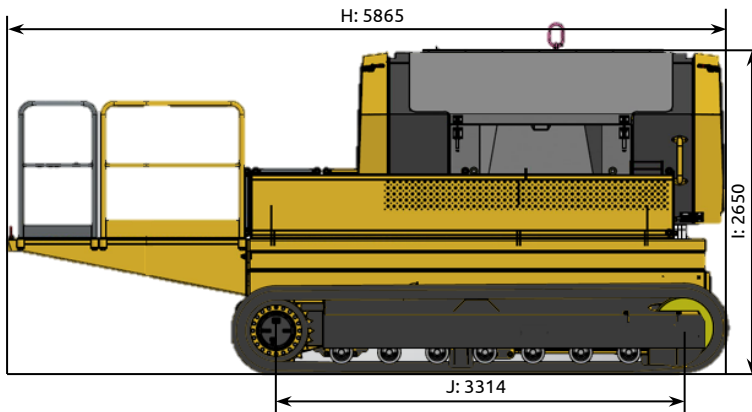

DIMENSIONS

OPERATION:

Weight: approx. 9 t (without options)

Transport width: 2.500 mm (8'2")

TRANSPORT:

REMARK: All pictures might show options, not included in the scope of supply

A	B	C	D	E	F	G	H	I	J
4200	2650	6300	2535	2500	1800	2380	5865	2650	3314
13'9"	8'8"	20'8"	8'4"	8'2"	5'10"	7'10"	19'3"	8'8"	10'10"